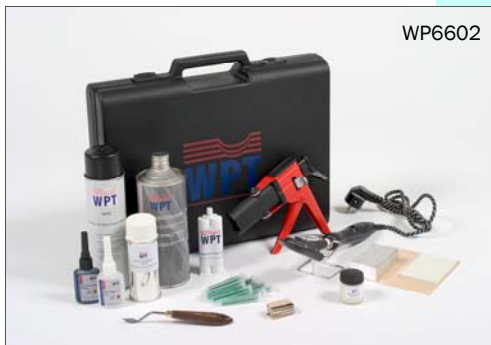

WPT Structure Repair

Product Division CR
Car Reconditioning Systems

WPT Structure Repair Kits

WP6601

With the WPT Structure Repair Kits you can repair damages to the surface structure of dashboards and bumpers. The materials to reproduce grain patterns and textures give a virtually undetectable repair.

The WPT Kits are not only intended for the repair of minor structure and/or surface damages, but are also very well suited for reapplying the desired structure on dashboards or bumpers, after the repair of (plastic) parts underneath (e.g. holes in bumpers).

WP6602

WPT products and repair techniques have been developed especially for these applications and give longlasting results.

Using the WPT Paint Repair Kits you can give the repaired surface its original color and gloss.