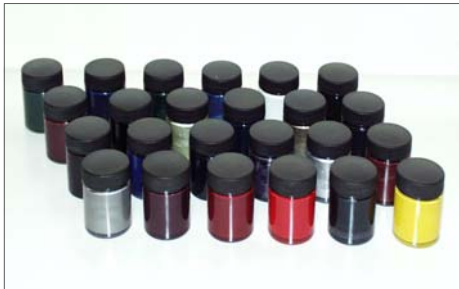

# TwenTec Chip Repair Paints

Product Division CR  
Car Reconditioning Systems

P/N	Colour	Description
TW2500	Polar White	Bottle, 30 ml
TW2501	Brilliant Black	Bottle, 30 ml
TW2502	Rubin Red	Bottle, 30 ml
TW2503	Design Purple	Bottle, 30 ml
TW2504	Black	Bottle, 30 ml
TW2505	Titan Red Metallic	Bottle, 30 ml
TW2506	Signal Red	Bottle, 30 ml
TW2507	Star Silver	Bottle, 30 ml
TW2508	Ocean Blue	Bottle, 30 ml
TW2509	Azurit Blue	Bottle, 30 ml
TW2510	Design Varicolor	Bottle, 30 ml
TW2511	Verde Tropico	Bottle, 30 ml
TW2512	Naïve Blue	Bottle, 30 ml
TW2513	British Racing Green	Bottle, 30 ml
TW2514	Atlantic Blue	Bottle, 30 ml
TW2515	Acapulco Blue	Bottle, 30 ml
TW2516	Green Metallic	Bottle, 30 ml
TW2517	Techno Violet	Bottle, 30 ml
TW2518	Pagitt Red	Bottle, 30 ml
TW2519	Black Magic	Bottle, 30 ml
TW2520	Café Latte	Bottle, 30 ml
TW2521	Light Green Metallic	Bottle, 30 ml
TW2522	Yellow	Bottle, 30 ml
TW2523	Gray	Bottle, 30 ml